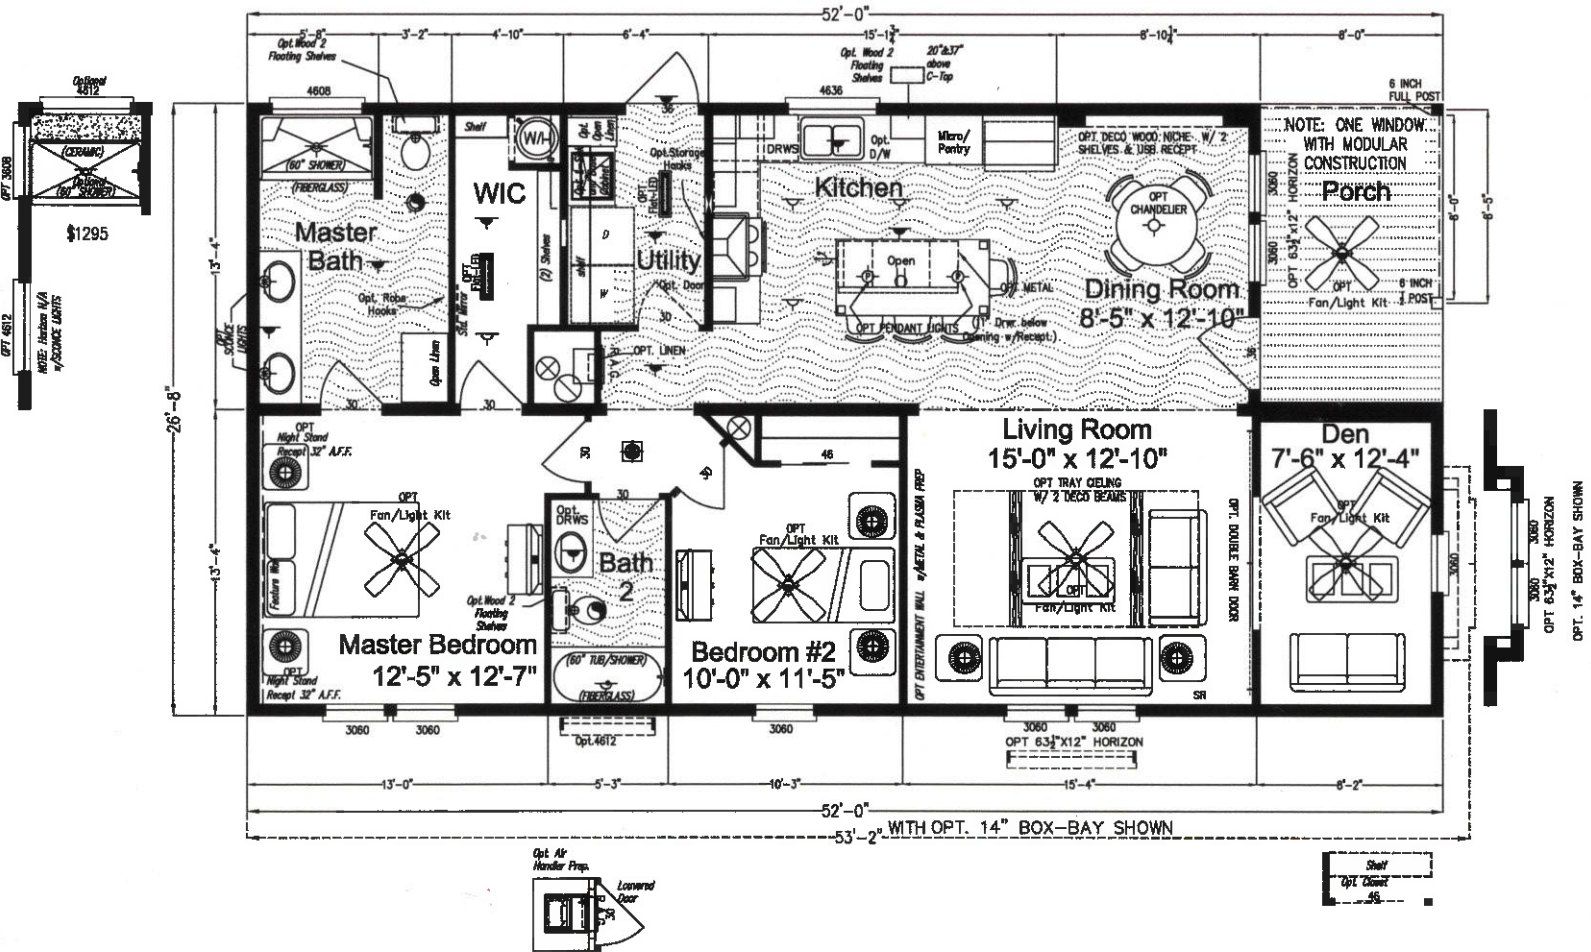

BAYSIDE

w a t e r s

The Cottage Farmhouse

2 Bedrooms, 2 Baths | 1,386 Sq. Ft.

Large Master Suite with Walk-In Closet
Island Kitchen | Front Porch | Cozy Den

55+ Lifestyle Community

BaysideWaters.com | (727) 531-4476