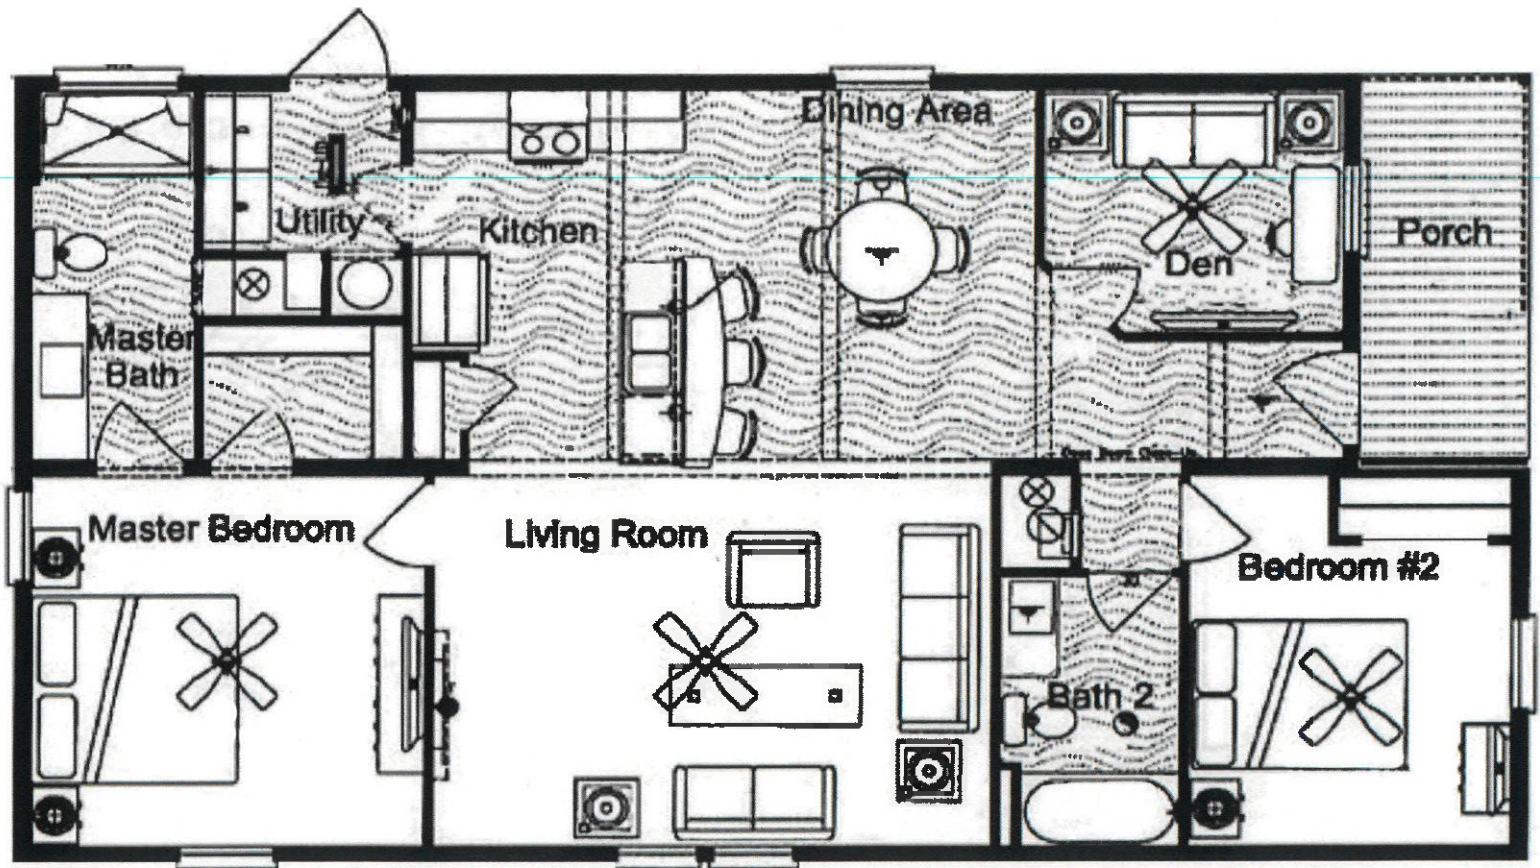

## The Levy

2 Bedrooms, 2 Baths | 1,286 Sq. Ft.

Spacious Master Suite | Island Kitchen w/Dining Area  
Standard 6' Porch | Great Open Floor Plan | Laundry Room

55+ Lifestyle Community

[BaysideWaters.com](http://BaysideWaters.com) | (727) 531-4476