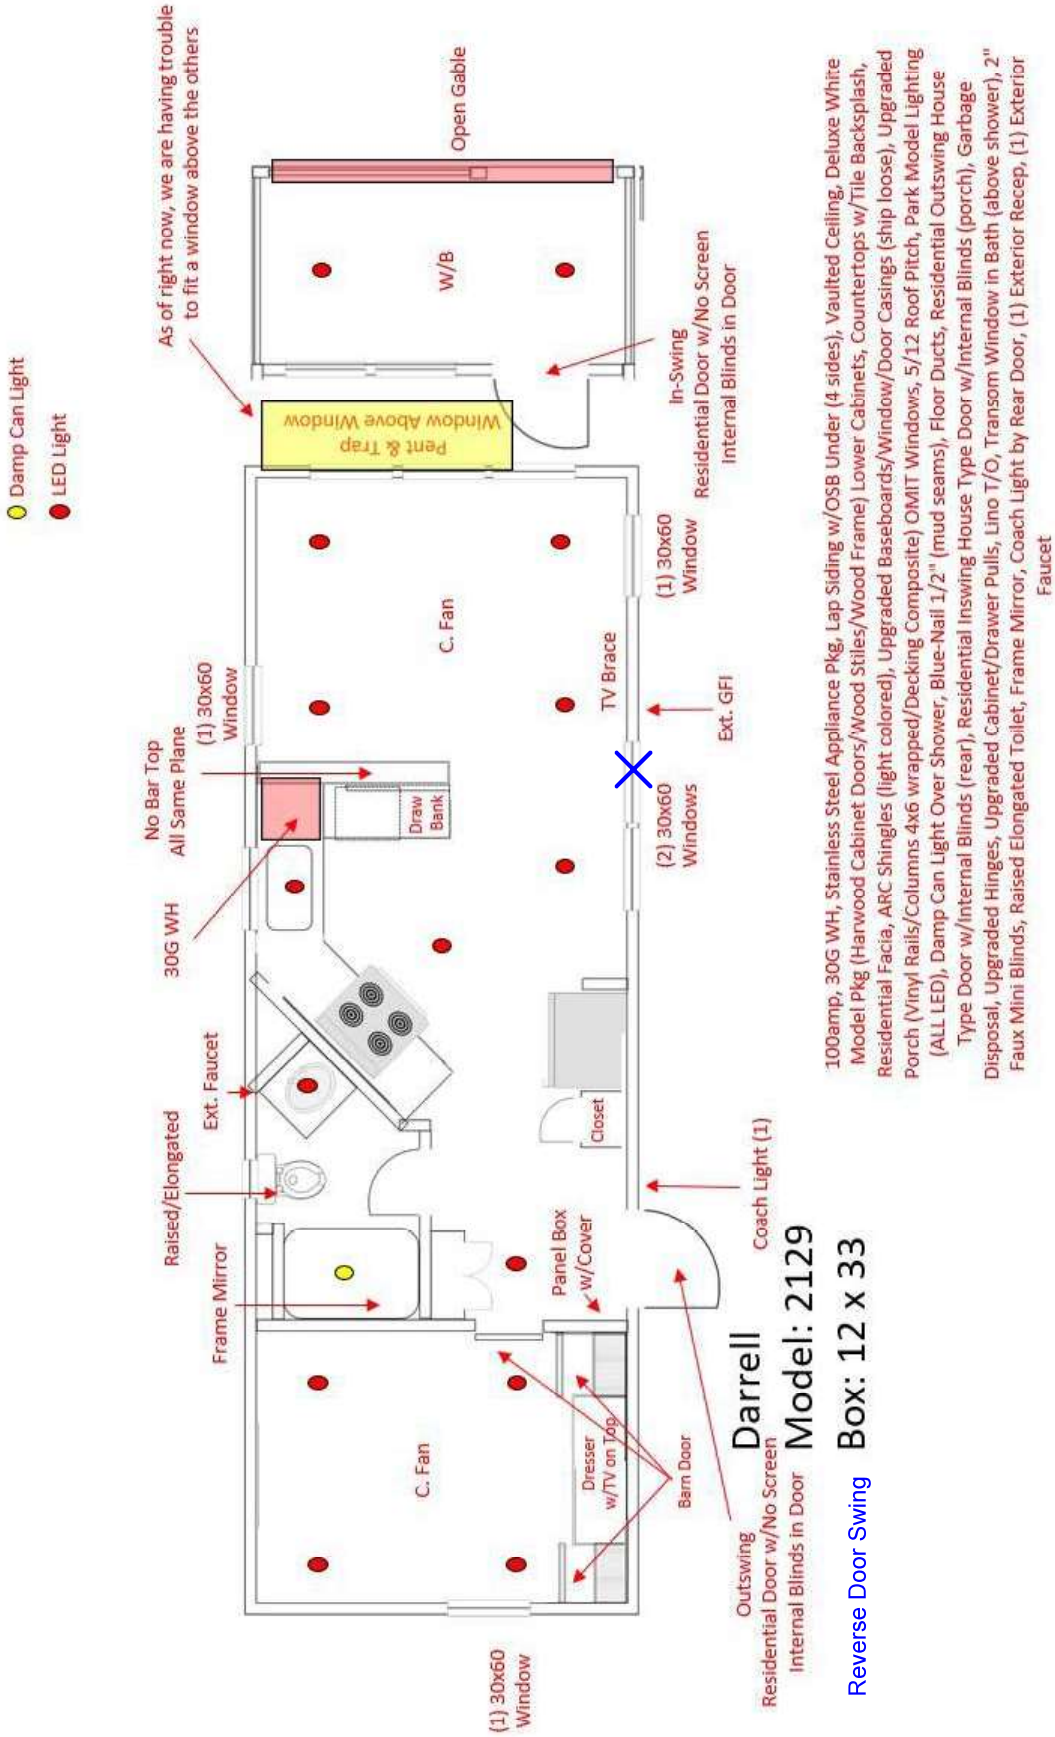

Serial Number: RGN1198

100amp, 30G WH, Stainless Steel Appliance Pkg, Lap Siding w/OSB Under (4 sides), Vaulted Ceiling, Deluxe White Model Pkg (Harwood Cabinet Doors/Wood Frame) Lower Cabinets, Countertops w/Tile Backsplash, Residential Facia, ARC Shingles (light colored), Upgraded Baseboards/Window/Door Casings (ship loose), Upgraded Porch (Vinyl Rails/Columns 4x6 wrapped/Decking Composite) OMIT Windows, 5/12 Roof Pitch, Park Model Lighting (ALL LED), Damp Can Light Over Shower, Blue-Nail 1/2" (mud seams), Floor Ducts, Residential Outswing House Type Door w/Internal Blinds (rear), Residential Inswing House Type Door w/Internal Blinds (porch), Garbage Disposal, Upgraded Hinges, Upgraded Cabinet/Drawer Pulls, Lino T/O, Transom Window in Bath (above shower), 2" Faux Mini Blinds, Raised Elongated Toilet, Frame Mirror, Coach Light by Rear Door, (1) Exterior Recep, (1) Exterior Faucet

Darrell
Model: 2129
Reverse Door Swing
Box: 12 x 33