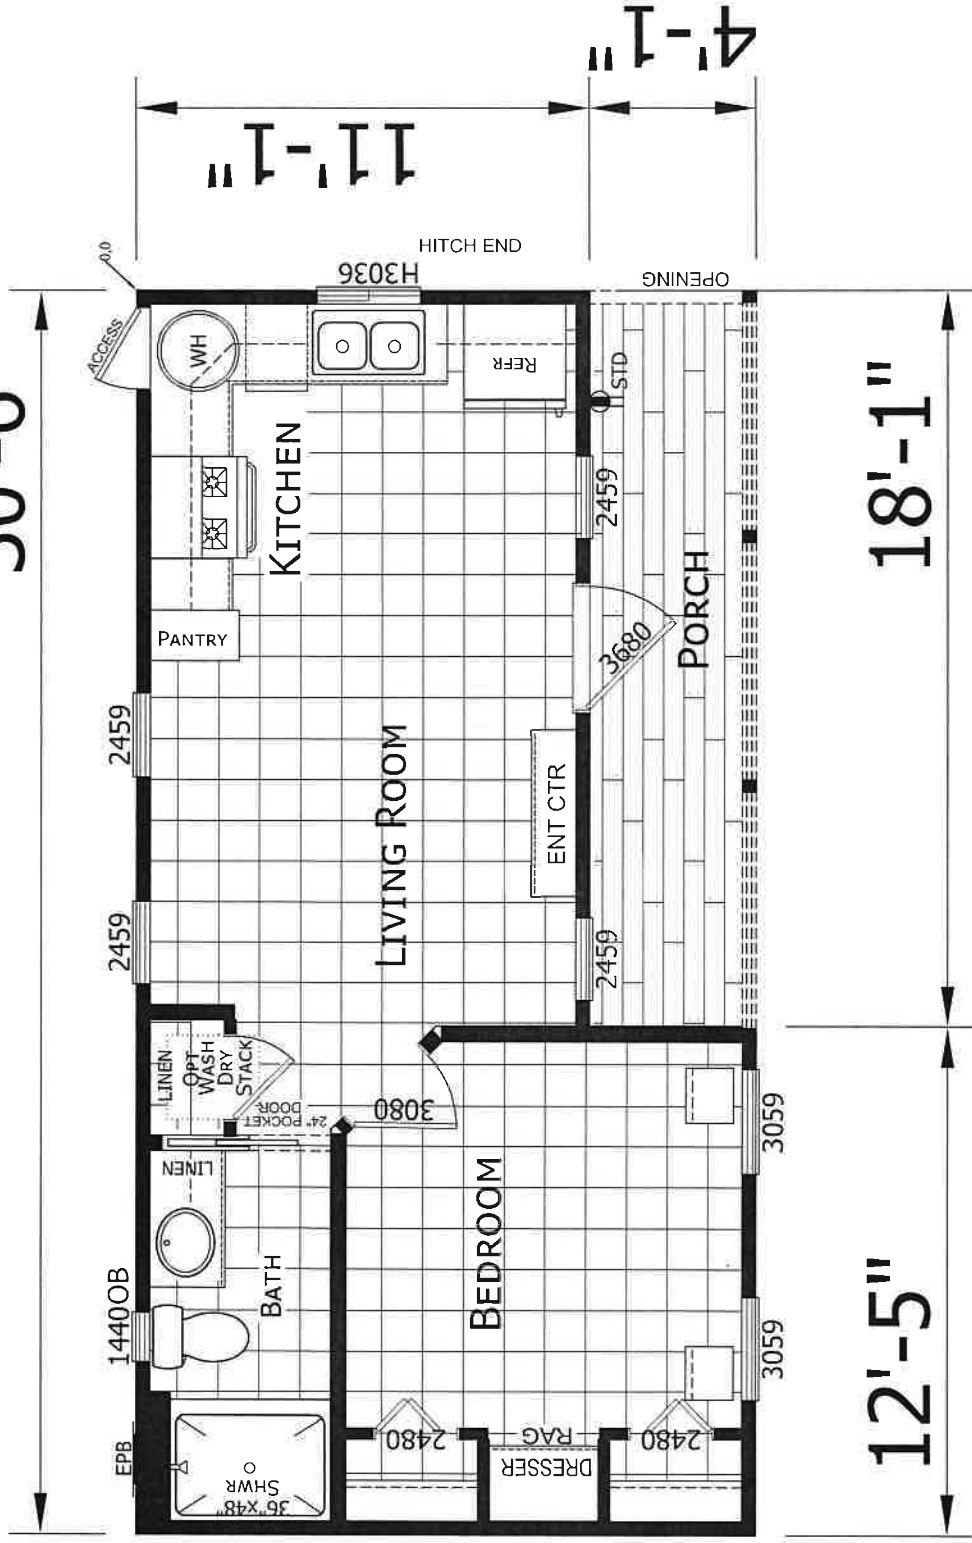

30'-6"

APDV-1531  
 1 BEDROOM 1 BATH  
 30'-6" X 15'-2"  
 400 SQ. FT. TOTAL  
 REVISED 01/30/2023

12'-5"

18'-1"

15'-2"

\*\*\* REAR DRESSER BAY IS  
 NOT AN OPTION.

INFORMATION ON THIS LITERATURE MAY VARY FROM THE ACTUAL HOME. WE RESERVE  
 THE RIGHT TO MAKE CHANGES AT ANY TIME, WITHOUT NOTICE OR OBLIGATION.