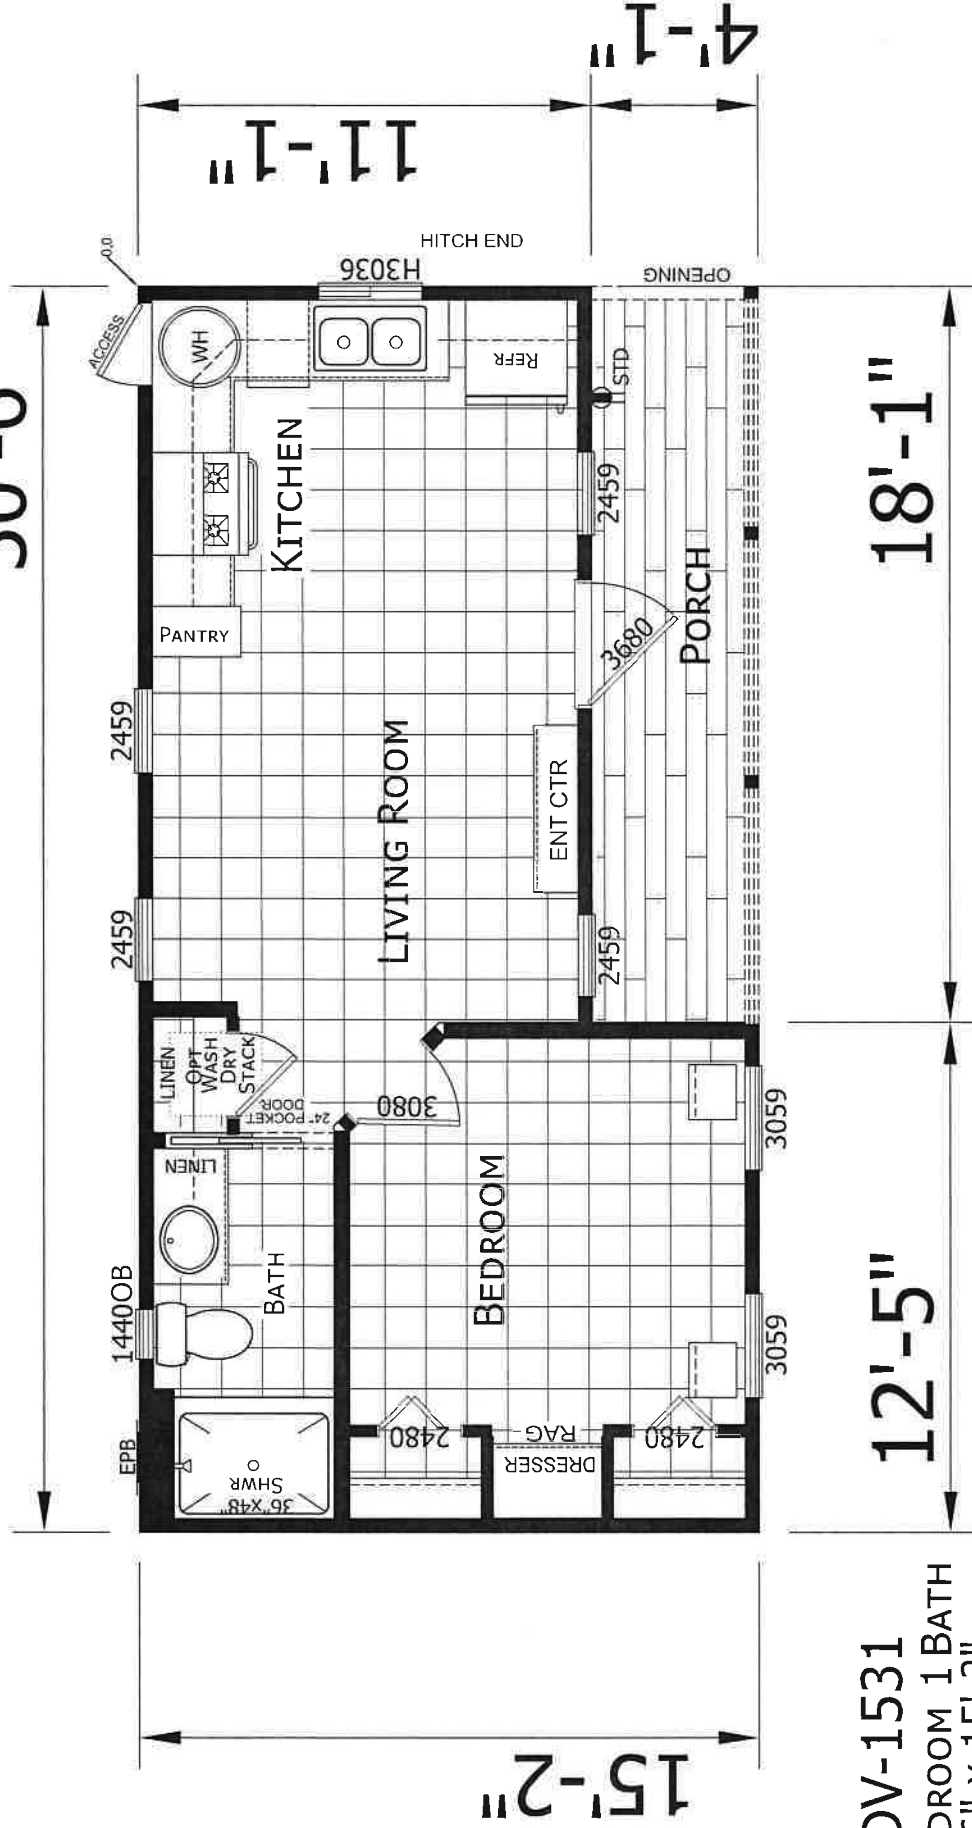

30'-6"

APDV-1531
 1 BEDROOM 1 BATH
 30'-6" X 15'-2"
 400 SQ. FT. TOTAL
 REVISED 01/30/2023

*** REAR DRESSER BAY IS NOT AN OPTION.

INFORMATION ON THIS LITERATURE MAY VARY FROM THE ACTUAL HOME. WE RESERVE THE RIGHT TO MAKE CHANGES AT ANY TIME, WITHOUT NOTICE OR OBLIGATION.