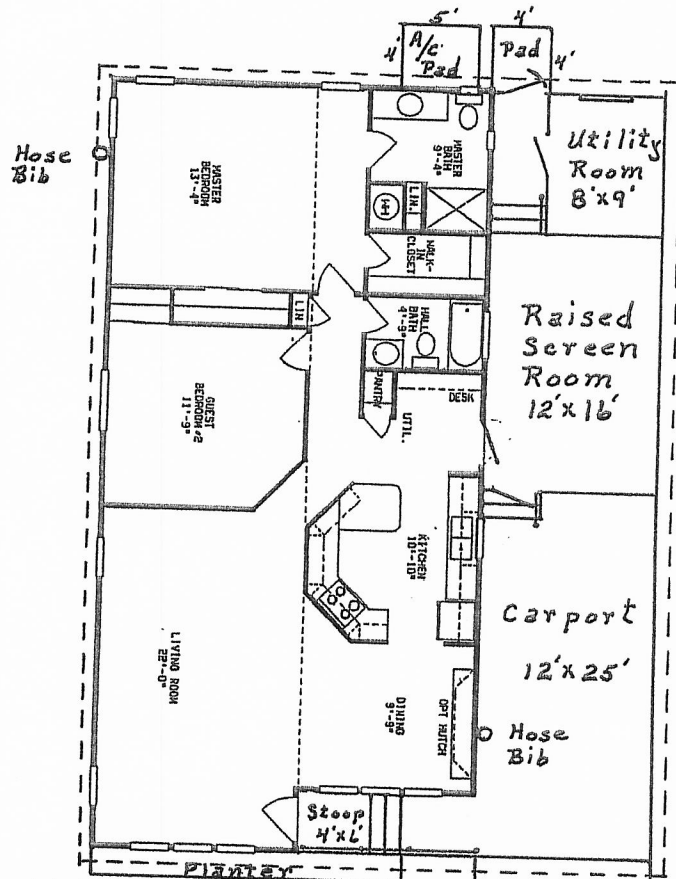

LOT 72

- Lap Siding - light gray 4"x4"
- Shingle Roof - White
- Trim - White - Gray - White
- Aluminum - White
- Brick - White split block
- Air Conditioner - 3.5 Ton
- Shutters - White - Gray bars (6 pairs)
- Hand rail - 3
- Lap Utility rm. - Light gray (Lap in home)

Driveway
12'x18'