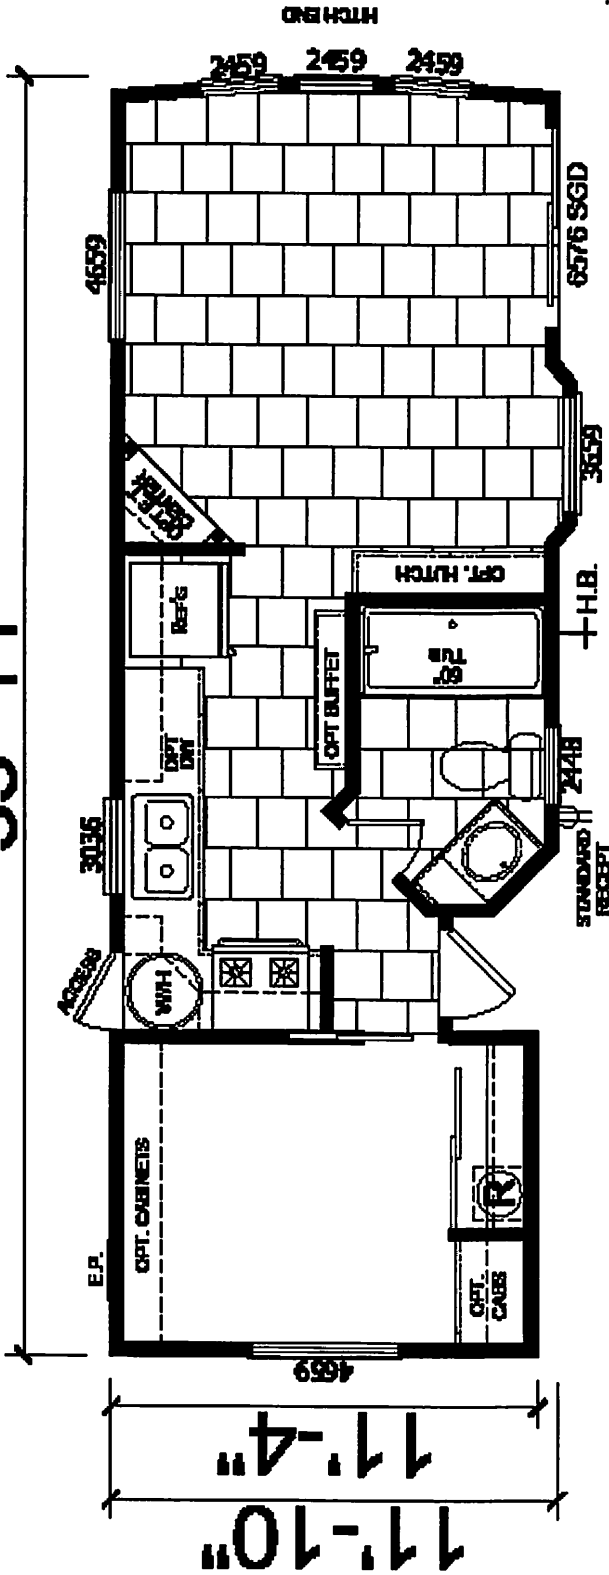

Nardini

Sonoran Series

399 SQ. FT. (Approximate) 1 Bedroom, 1 Bath

Rock Shadows #1524

Last Updated: 9-21-20

33'-11"

RV PARK MODEL TRADERS
1111 E. Apache Trail
Apache Junction, AZ 85120

RVPMT.com | 1-800-297-0775

I authorize RVPMT to build my house, per this plan.

X _____
Customer Signature/Date