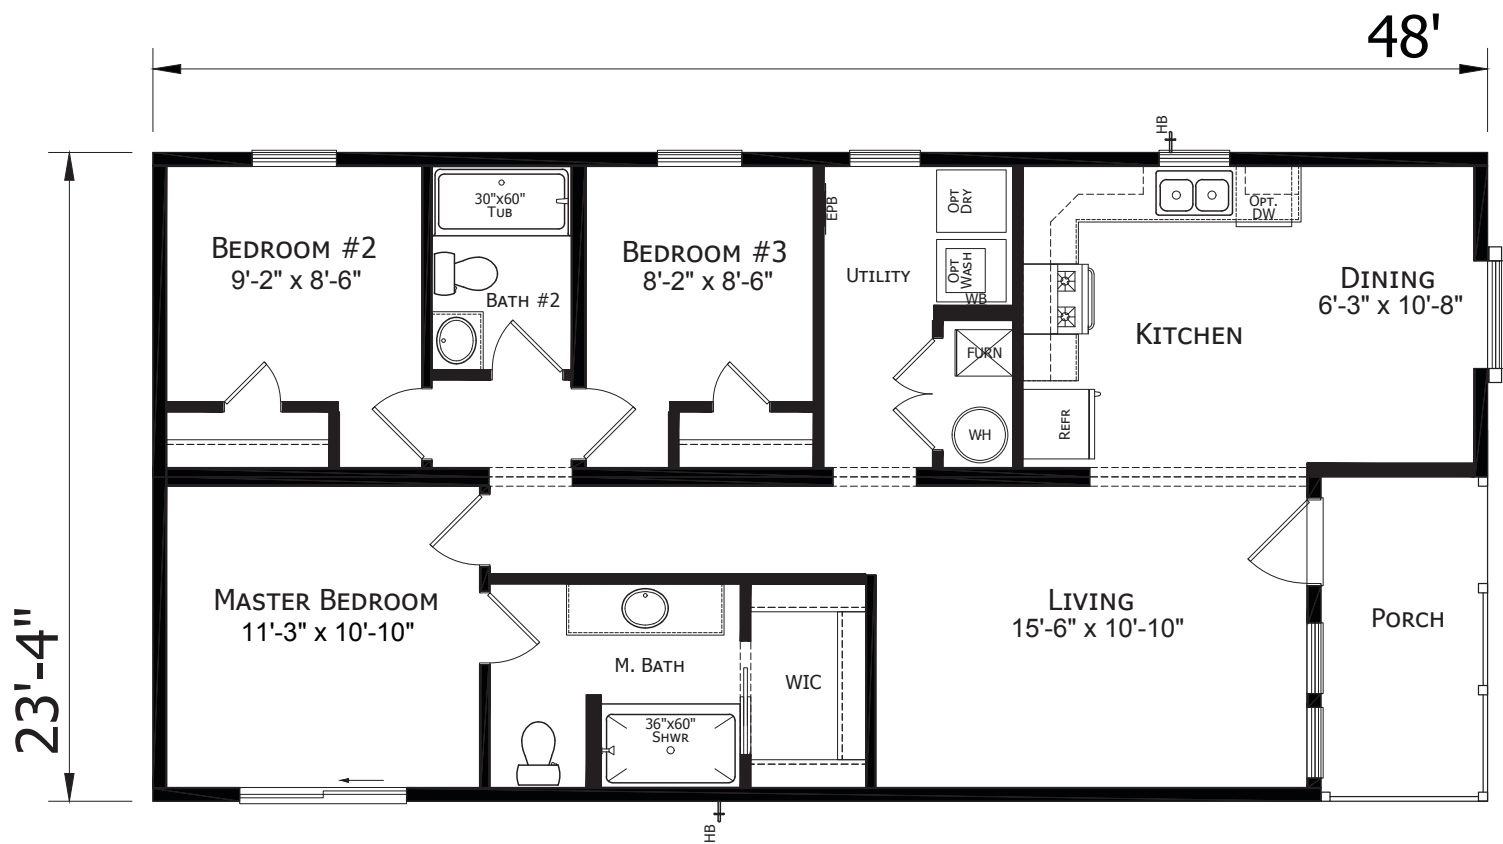

ridgeline  
AT RIVER RUN

# The Silvercrest

3 Bedroom / 2 Bath | 1,123 Sq Ft. | Front Porch

55+ Lifestyle Community

[RidgelineRiverRun.com](http://RidgelineRiverRun.com) | (303) 761-0121

3650 S. Federal Blvd. | Englewood, CO 80110